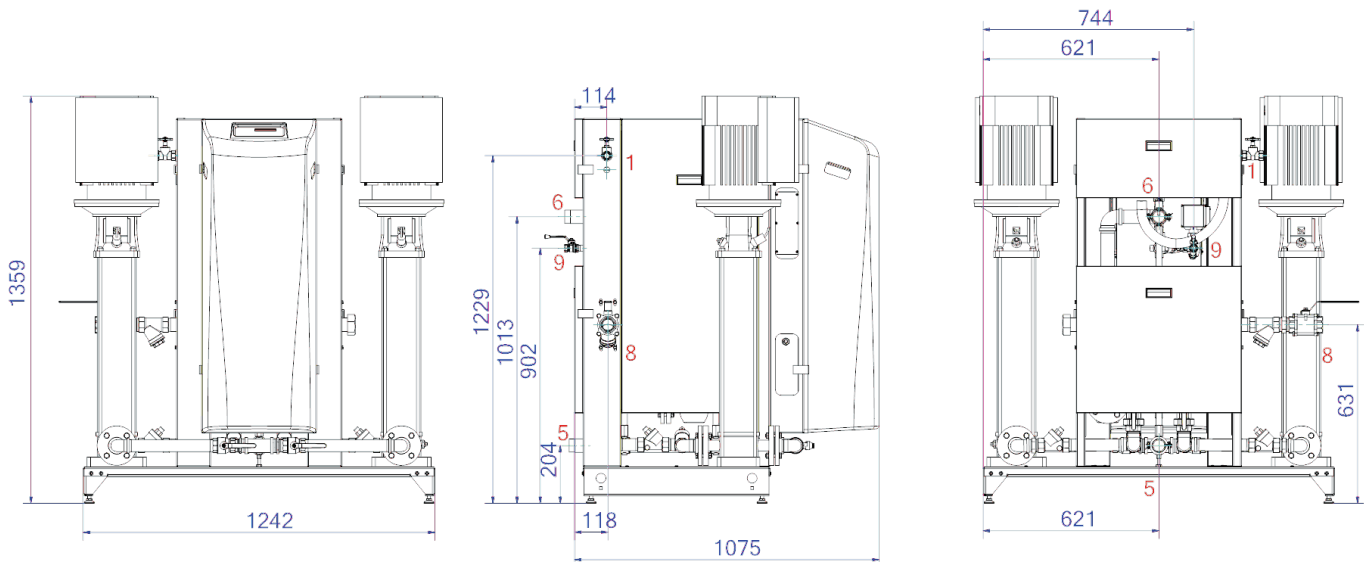

Product data sheet Spirotech

Product name

ETCM Duo-18.2 max 14,9bar

Product properties

The TopControl Modular DUO is an automatic expansion and pressure-maintaining device. The unit contains 2 VFD pumps (2x 50%) and an electronically controlled overflow valve. An unpressurised expansion tank is required.

Article number

ETCM-D18.2-14.9

Product image

Product dimensions

| | |
|--|--------------|
| 1. Refill connection | Rp1/2, Rp3/4 |
| 5. Suction line from expansion vessel | R6/4 |
| 6. Overflow line to the expansion tank | R6/4 |

| | |
|----------------------------|-------|
| 8. Expansion pressure pipe | Rp6/4 |
| 9. Degassing pipe | Rp1/2 |

Product data sheet Spirotech

ETIM product data

| | |
|--------------------------------|----------------------------|
| Height | 1359 mm |
| Max. operating pressure | 14.9 bar |
| Connection | Other |
| Power consumption | 6.2 kW |
| Couplable | Yes |
| Electrical connection | Connection cable with plug |
| Function master/slave | No |
| With pressure expansion vessel | No |
| Digital control unit | Yes |

| | |
|---------------------------------------|-----------------|
| Double pump/compressor unit | Yes |
| With exchangeable membrane | No |
| Compressor in base | No |
| Nominal diameter expansion connection | 1 1/2 inch (40) |
| Max. medium temperature (continuous) | 70 °C |
| For heating systems up to | 1 MW |
| Horizontal positioning | No |
| Connection voltage | 400 V |
| Article compression class | PN 16 |