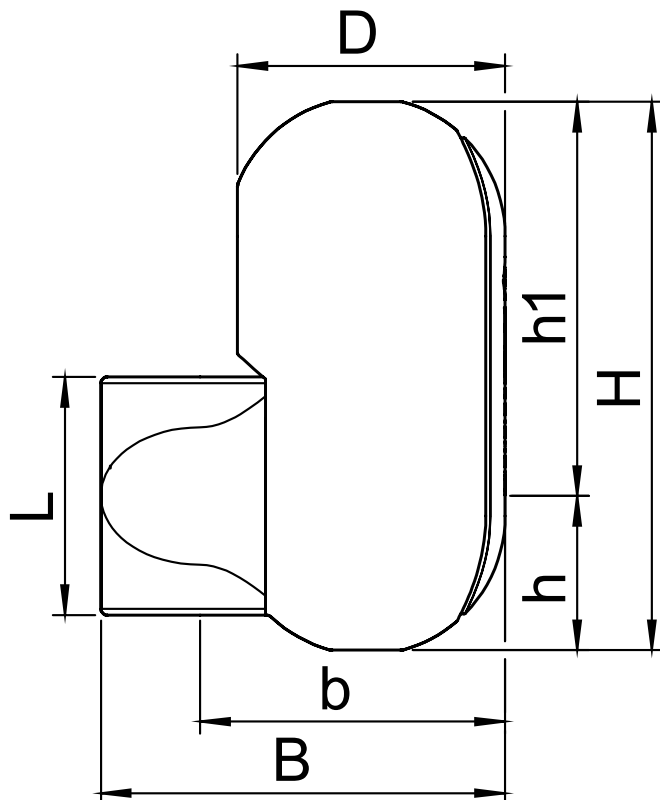

## Drawing

## Dimensions

H:	387 mm
h:	93 mm
h1:	293 mm
L:	170 mm
D:	164 mm
B:	263 mm
b:	189 mm

Dry weight (approx) 0.3 kg

Subject to changes