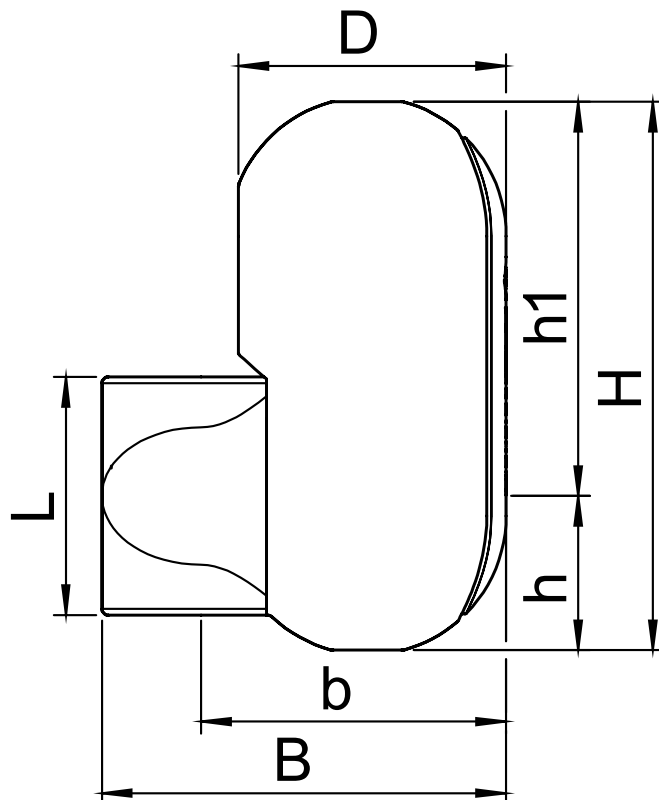

SPIROTECH SPECIFICATION SHEET

Product: Insulation Set
Universal
Trap/Universal Vent

Type: TUR150
Date: 10/18/2023

Customer:

Project:

Reference:

Design criteria

Suitable for: UE150WJ, UA150W

Testing and quality assurance

According to EnEV: yes
According to B2 (DIN 4102): yes
According to E (EN 13501-1): yes

Construction materials

Body: EPP
Color: Black

Drawing

Dimensions

H:	387 mm
h:	93 mm
h1:	293 mm
L:	170 mm
D:	164 mm
B:	244 mm
b:	181 mm

Dry weight (approx) 0.3 kg

Subject to changes